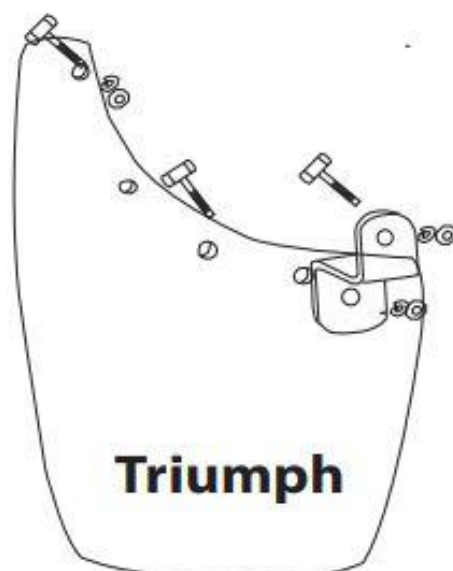

FRONT MUDFLAPS

Triumph Dolomite

Part Number: **GAC633DOLFRONT**

Kit Includes:

10 Nut - Part No. NH105041

8 M5 x 20 Pozi Screw - Part No. RIM205

18 M5 Form 'C' Plain Washer - Part No. RIM207

10 Washer-spring - Part No. WL105001

1 Triumph Mudflaps (Pair) - Part No. RX1333

2 Hex HD Setscrew - Part No. 521175

2 Bracket for RT1213FRT - Part No. BRACKET1

QUALITY PARTS AND ACCESSORIES

Triumph House, Sleaford Road, Bracebridge Heath, Lincoln LN4 2NA, England