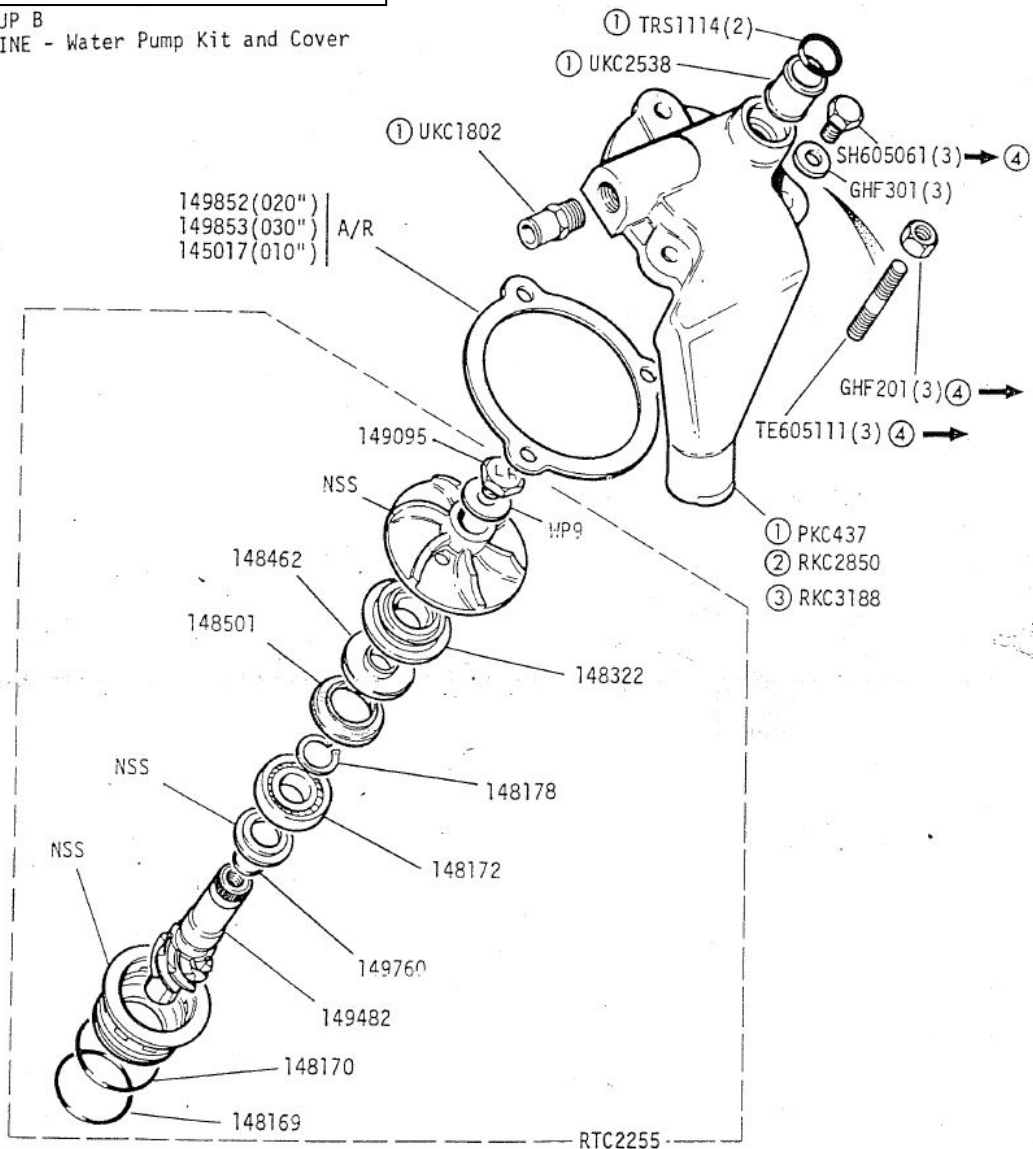

WATER PUMP REPAIR KIT Triumph Stag, TR7 and Dolomite

Part Number: RB7062

GROUP B
ENGINE - Water Pump Kit and Cover

Quality Parts and Accessories for

Triumph House, Sleaford Road, Bracebridge Heath, Lincoln LN4 2NA, England
 Telephone: 01522 568000 | E-mail: customer.services@rimmerbros.com