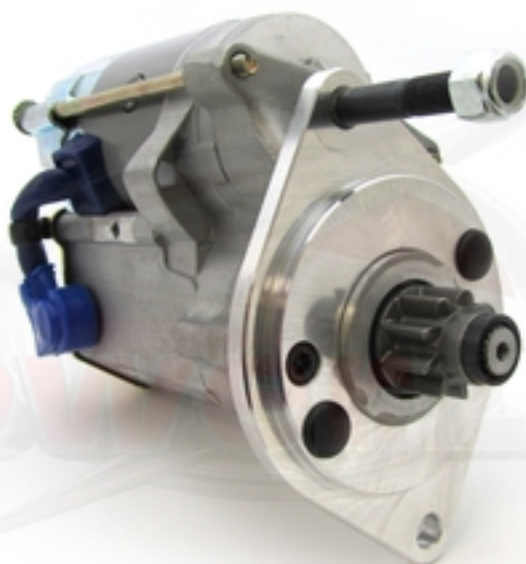

# RAC414

Made in the UK 

## RAC414

Direct replacement for original starter. (Only fits MG Midget 1500)

<b>KILOWATTS</b>	1.00 kW	<b>TEETH</b>	9
<b>VOLTAGE</b>	12 V	<b>WEIGHT</b>	4.00 kg

Tel: +44 (0) 1384 261984

[www.powerlite-units.com](http://www.powerlite-units.com) - [sales@powerlite-units.com](mailto:sales@powerlite-units.com)