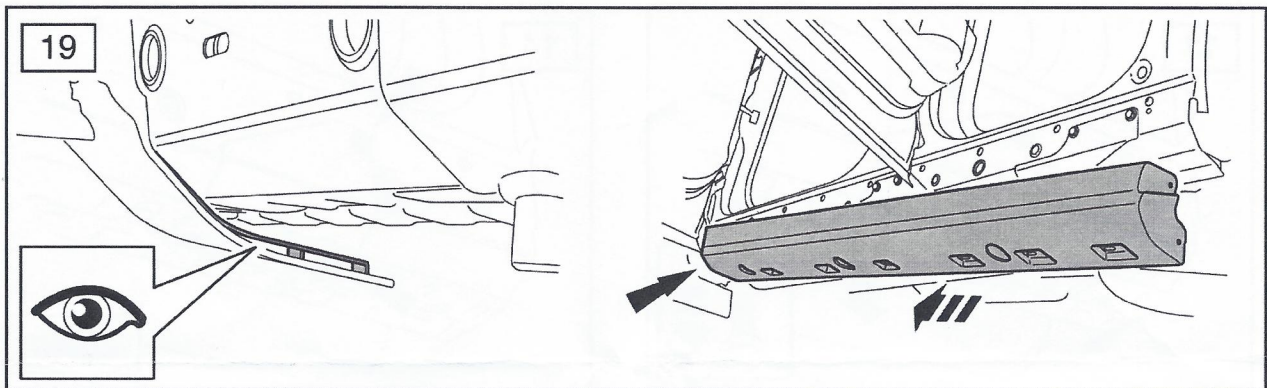

FITTING INSTRUCTIONS

> Discovery 3

Side Protection Tubes

BRITPART

The quality parts for Land Rovers

Reference - FI029A - Vr2

Fitting Instructions

Discovery 3 - Side Protection Tubes

Fitting Instructions

Discovery 3 - Side Protection Tubes

The following instructions are valid for both sides of the vehicle.

Fitting Instructions

Discovery 3 - Side Protection Tubes

Fitting Instructions

Discovery 3 - Side Protection Tubes

Fitting Instructions

Discovery 3 - Side Protection Tubes

Fitting Instructions

Discovery 3 - Side Protection Tubes

WARNING

Accessories which are not properly fitted can be dangerous.

Read the instructions carefully prior to fitting.