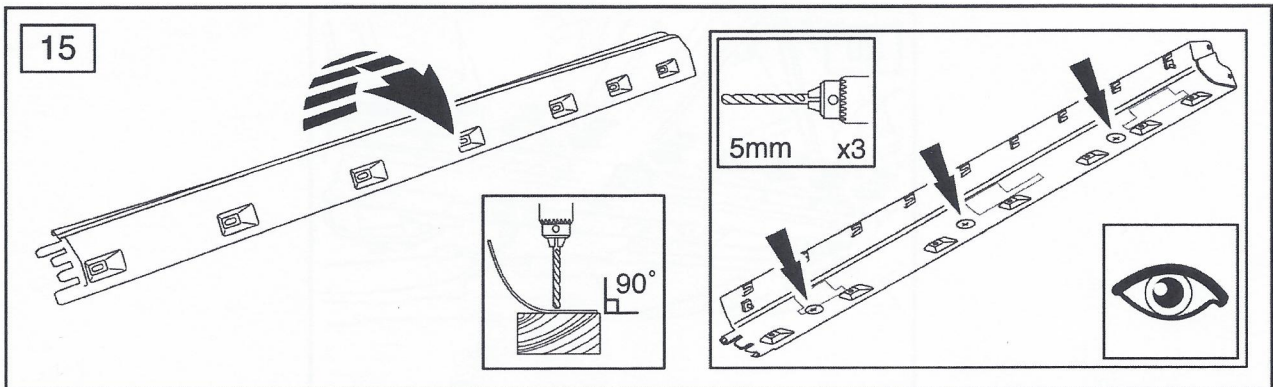

FITTING INSTRUCTIONS

> Discovery 3

Side Protection Tubes

BRITPART

The quality parts for Land Rovers

Reference - FI029A - Vr2

Fitting Instructions

Discovery 3 - Side Protection Tubes

Fitting Instructions

Discovery 3 - Side Protection Tubes

The following instructions are valid for both sides of the vehicle.

Fitting Instructions

Discovery 3 - Side Protection Tubes

Fitting Instructions

Discovery 3 - Side Protection Tubes

Fitting Instructions

Discovery 3 - Side Protection Tubes

Fitting Instructions

Discovery 3 - Side Protection Tubes

WARNING

Accessories which are not properly fitted can be dangerous.

Read the instructions carefully prior to fitting.