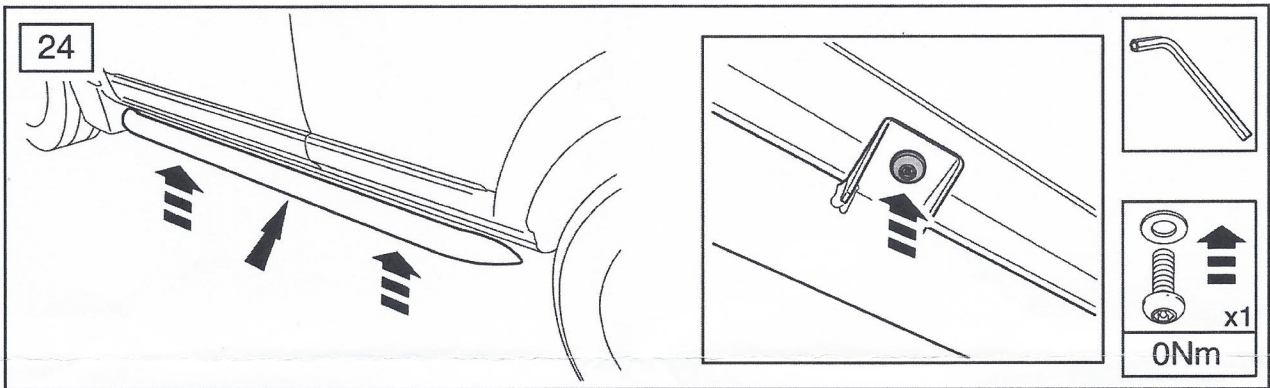

FITTING INSTRUCTIONS

> Discovery 3

Side Protection Tubes

BRITPART

The quality parts for Land Rovers

Reference - FI029A - Vr2

Fitting Instructions

Discovery 3 - Side Protection Tubes

Fitting Instructions

Discovery 3 - Side Protection Tubes

The following instructions are valid for both sides of the vehicle.

Fitting Instructions

Discovery 3 - Side Protection Tubes

Fitting Instructions

Discovery 3 - Side Protection Tubes

Fitting Instructions

Discovery 3 - Side Protection Tubes

Fitting Instructions

Discovery 3 - Side Protection Tubes

WARNING

Accessories which are not properly fitted can be dangerous.

Read the instructions carefully prior to fitting.