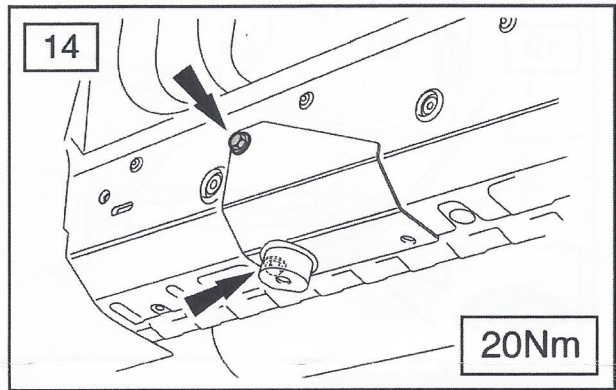

FITTING INSTRUCTIONS

> Discovery 3

Side Protection Tubes

BRITPART

The quality parts for Land Rovers

Reference - FI029A - Vr2

Fitting Instructions

Discovery 3 - Side Protection Tubes

Fitting Instructions

Discovery 3 - Side Protection Tubes

The following instructions are valid for both sides of the vehicle.

Fitting Instructions

Discovery 3 - Side Protection Tubes

Fitting Instructions

Discovery 3 - Side Protection Tubes

Fitting Instructions

Discovery 3 - Side Protection Tubes

Fitting Instructions

Discovery 3 - Side Protection Tubes

WARNING

Accessories which are not properly fitted can be dangerous.

Read the instructions carefully prior to fitting.