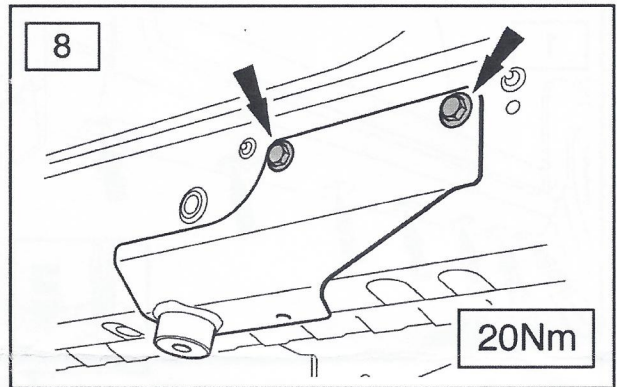

FITTING INSTRUCTIONS

> Discovery 3

Side Protection Tubes

BRITPART

The quality parts for Land Rovers

Reference - FI029A - Vr2

Fitting Instructions

Discovery 3 - Side Protection Tubes

Fitting Instructions

Discovery 3 - Side Protection Tubes

The following instructions are valid for both sides of the vehicle.

Fitting Instructions

Discovery 3 - Side Protection Tubes

Fitting Instructions

Discovery 3 - Side Protection Tubes

Fitting Instructions

Discovery 3 - Side Protection Tubes

Fitting Instructions

Discovery 3 - Side Protection Tubes

WARNING

Accessories which are not properly fitted can be dangerous.

Read the instructions carefully prior to fitting.