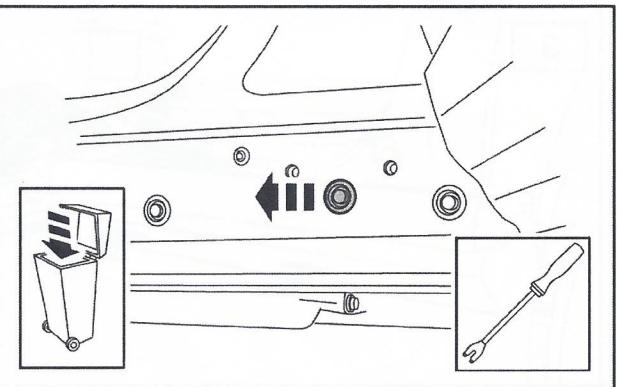

FITTING INSTRUCTIONS

> Discovery 3

Side Protection Tubes

BRITPART

The quality parts for Land Rovers

Reference - FI029A - Vr2

Fitting Instructions

Discovery 3 - Side Protection Tubes

Fitting Instructions

Discovery 3 - Side Protection Tubes

The following instructions are valid for both sides of the vehicle.

Fitting Instructions

Discovery 3 - Side Protection Tubes

Fitting Instructions

Discovery 3 - Side Protection Tubes

Fitting Instructions

Discovery 3 - Side Protection Tubes

Fitting Instructions

Discovery 3 - Side Protection Tubes

WARNING

Accessories which are not properly fitted can be dangerous.

Read the instructions carefully prior to fitting.