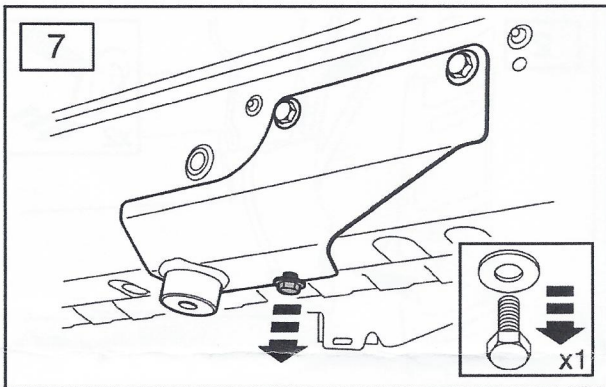

FITTING INSTRUCTIONS

> Discovery 3

Side Protection Tubes

BRITPART

The quality parts for Land Rovers

Reference - FI029A - Vr2

Fitting Instructions

Discovery 3 - Side Protection Tubes

Fitting Instructions

Discovery 3 - Side Protection Tubes

The following instructions are valid for both sides of the vehicle.

Fitting Instructions

Discovery 3 - Side Protection Tubes

Fitting Instructions

Discovery 3 - Side Protection Tubes

Fitting Instructions

Discovery 3 - Side Protection Tubes

Fitting Instructions

Discovery 3 - Side Protection Tubes

WARNING

Accessories which are not properly fitted can be dangerous.

Read the instructions carefully prior to fitting.