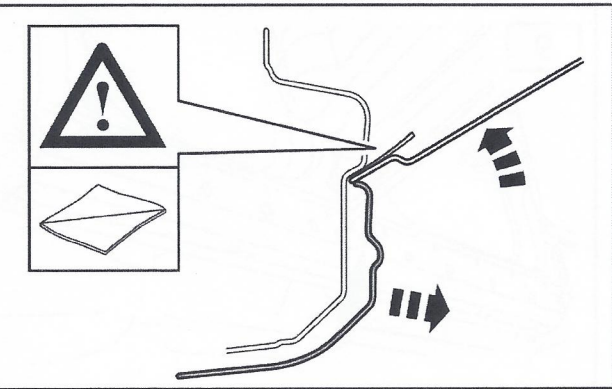

FITTING INSTRUCTIONS

> Discovery 3

Side Protection Tubes

BRITPART

The quality parts for Land Rovers

Reference - FI029A - Vr2

Fitting Instructions

Discovery 3 - Side Protection Tubes

Fitting Instructions

Discovery 3 - Side Protection Tubes

The following instructions are valid for both sides of the vehicle.

Fitting Instructions

Discovery 3 - Side Protection Tubes

Fitting Instructions

Discovery 3 - Side Protection Tubes

Fitting Instructions

Discovery 3 - Side Protection Tubes

Fitting Instructions

Discovery 3 - Side Protection Tubes

WARNING

Accessories which are not properly fitted can be dangerous.

Read the instructions carefully prior to fitting.