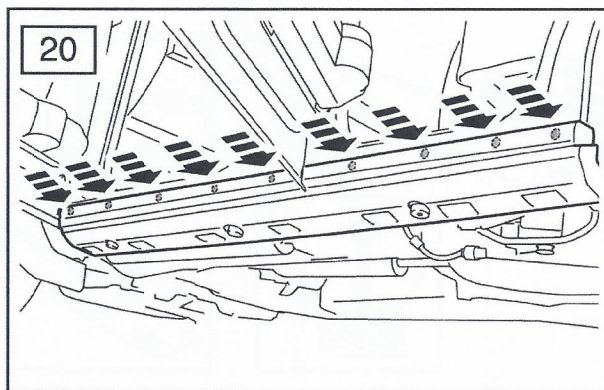

FITTING INSTRUCTIONS

> Discovery 3

Side Protection Tubes

BRITPART

The quality parts for Land Rovers

Reference - FI029A - Vr2

Fitting Instructions

Discovery 3 - Side Protection Tubes

Fitting Instructions

Discovery 3 - Side Protection Tubes

The following instructions are valid for both sides of the vehicle.

Fitting Instructions

Discovery 3 - Side Protection Tubes

Fitting Instructions

Discovery 3 - Side Protection Tubes

Fitting Instructions

Discovery 3 - Side Protection Tubes

Fitting Instructions

Discovery 3 - Side Protection Tubes

WARNING

Accessories which are not properly fitted can be dangerous.

Read the instructions carefully prior to fitting.