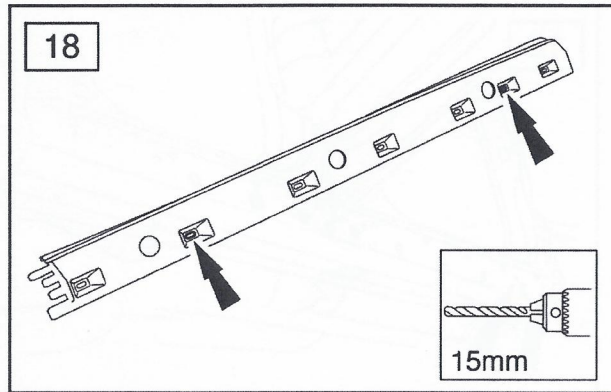

FITTING INSTRUCTIONS

> Discovery 3

Side Protection Tubes

BRITPART

The quality parts for Land Rovers

Reference - FI029A - Vr2

Fitting Instructions

Discovery 3 - Side Protection Tubes

Fitting Instructions

Discovery 3 - Side Protection Tubes

The following instructions are valid for both sides of the vehicle.

Fitting Instructions

Discovery 3 - Side Protection Tubes

Fitting Instructions

Discovery 3 - Side Protection Tubes

Fitting Instructions

Discovery 3 - Side Protection Tubes

Fitting Instructions

Discovery 3 - Side Protection Tubes

WARNING

Accessories which are not properly fitted can be dangerous.

Read the instructions carefully prior to fitting.