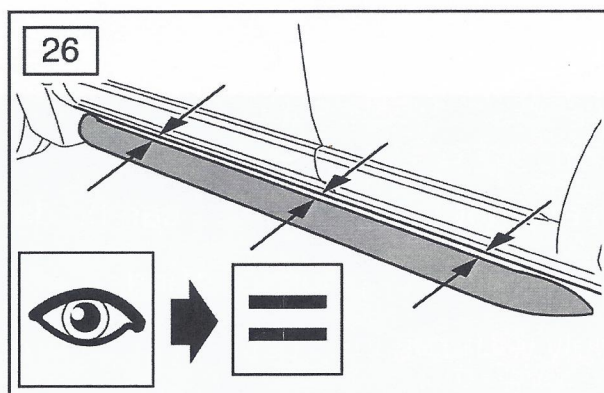

FITTING INSTRUCTIONS

> Discovery 3

Side Protection Tubes

BRITPART

The quality parts for Land Rovers

Reference - FI029A - Vr2

Fitting Instructions

Discovery 3 - Side Protection Tubes

Fitting Instructions

Discovery 3 - Side Protection Tubes

The following instructions are valid for both sides of the vehicle.

Fitting Instructions

Discovery 3 - Side Protection Tubes

Fitting Instructions

Discovery 3 - Side Protection Tubes

Fitting Instructions

Discovery 3 - Side Protection Tubes

Fitting Instructions

Discovery 3 - Side Protection Tubes

WARNING

Accessories which are not properly fitted can be dangerous.

Read the instructions carefully prior to fitting.