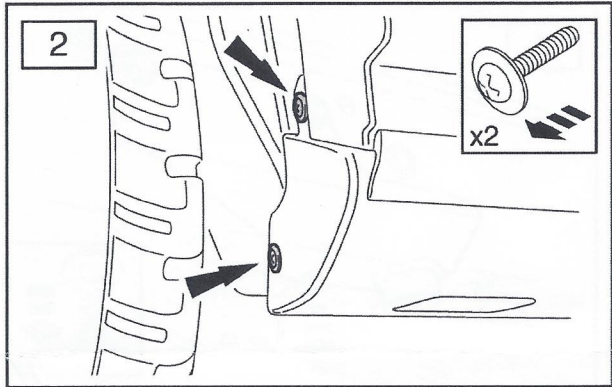

FITTING INSTRUCTIONS

> Discovery 3

Side Protection Tubes

BRITPART

The quality parts for Land Rovers

Reference - FI029A - Vr2

Fitting Instructions

Discovery 3 - Side Protection Tubes

Fitting Instructions

Discovery 3 - Side Protection Tubes

The following instructions are valid for both sides of the vehicle.

Fitting Instructions

Discovery 3 - Side Protection Tubes

Fitting Instructions

Discovery 3 - Side Protection Tubes

Fitting Instructions

Discovery 3 - Side Protection Tubes

Fitting Instructions

Discovery 3 - Side Protection Tubes

WARNING

Accessories which are not properly fitted can be dangerous.

Read the instructions carefully prior to fitting.