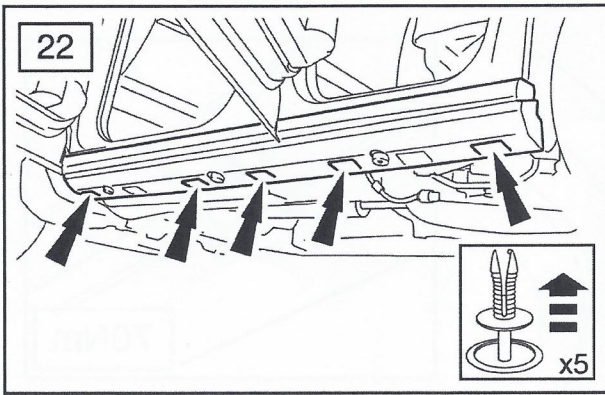

FITTING INSTRUCTIONS

> Discovery 3

Side Protection Tubes

BRITPART

The quality parts for Land Rovers

Reference - FI029A - Vr2

Fitting Instructions

Discovery 3 - Side Protection Tubes

Fitting Instructions

Discovery 3 - Side Protection Tubes

The following instructions are valid for both sides of the vehicle.

Fitting Instructions

Discovery 3 - Side Protection Tubes

Fitting Instructions

Discovery 3 - Side Protection Tubes

Fitting Instructions

Discovery 3 - Side Protection Tubes

Fitting Instructions

Discovery 3 - Side Protection Tubes

WARNING

Accessories which are not properly fitted can be dangerous.

Read the instructions carefully prior to fitting.