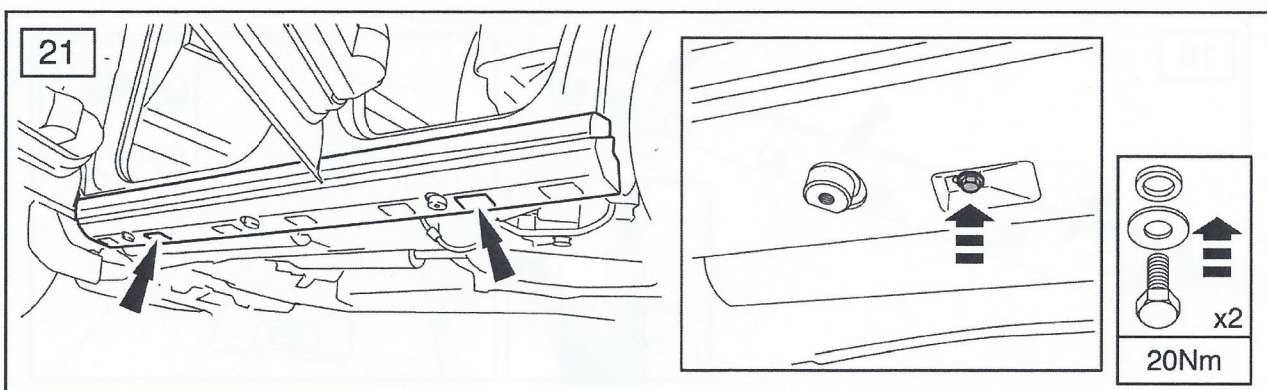

FITTING INSTRUCTIONS

> Discovery 3

Side Protection Tubes

BRITPART

The quality parts for Land Rovers

Reference - FI029A - Vr2

Fitting Instructions

Discovery 3 - Side Protection Tubes

Fitting Instructions

Discovery 3 - Side Protection Tubes

The following instructions are valid for both sides of the vehicle.

Fitting Instructions

Discovery 3 - Side Protection Tubes

Fitting Instructions

Discovery 3 - Side Protection Tubes

Fitting Instructions

Discovery 3 - Side Protection Tubes

Fitting Instructions

Discovery 3 - Side Protection Tubes

WARNING

Accessories which are not properly fitted can be dangerous.

Read the instructions carefully prior to fitting.