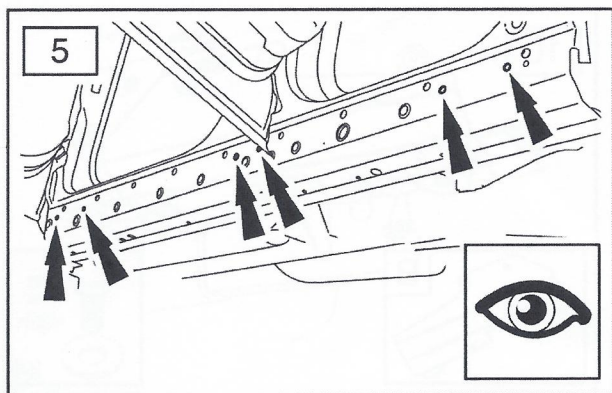

FITTING INSTRUCTIONS

> Discovery 3

Side Protection Tubes

BRITPART

The quality parts for Land Rovers

Reference - FI029A - Vr2

Fitting Instructions

Discovery 3 - Side Protection Tubes

Fitting Instructions

Discovery 3 - Side Protection Tubes

The following instructions are valid for both sides of the vehicle.

Fitting Instructions

Discovery 3 - Side Protection Tubes

Fitting Instructions

Discovery 3 - Side Protection Tubes

Fitting Instructions

Discovery 3 - Side Protection Tubes

Fitting Instructions

Discovery 3 - Side Protection Tubes

WARNING

Accessories which are not properly fitted can be dangerous.

Read the instructions carefully prior to fitting.