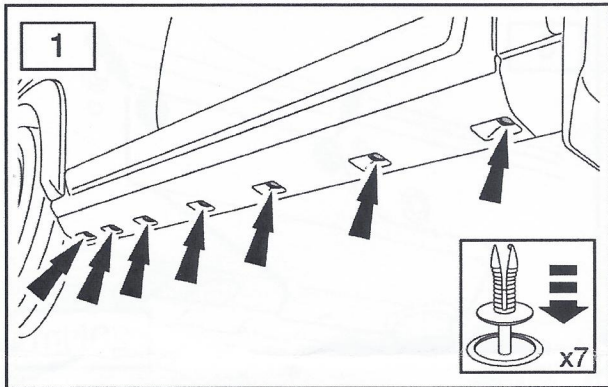

FITTING INSTRUCTIONS

> Discovery 3

Side Protection Tubes

BRITPART

The quality parts for Land Rovers

Reference - FI029A - Vr2

Fitting Instructions

Discovery 3 - Side Protection Tubes

Fitting Instructions

Discovery 3 - Side Protection Tubes

The following instructions are valid for both sides of the vehicle.

Fitting Instructions

Discovery 3 - Side Protection Tubes

Fitting Instructions

Discovery 3 - Side Protection Tubes

Fitting Instructions

Discovery 3 - Side Protection Tubes

Fitting Instructions

Discovery 3 - Side Protection Tubes

WARNING

Accessories which are not properly fitted can be dangerous.

Read the instructions carefully prior to fitting.