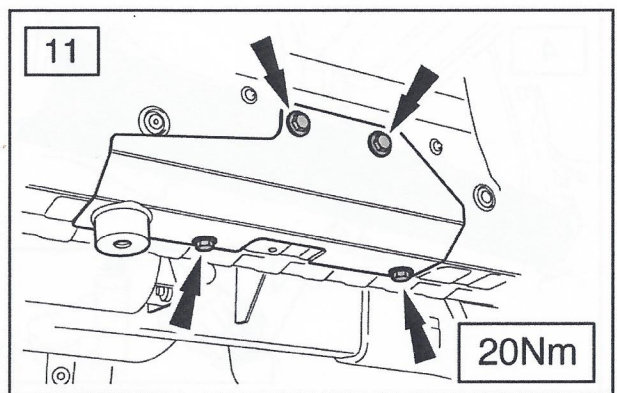

FITTING INSTRUCTIONS

> Discovery 3

Side Protection Tubes

BRITPART

The quality parts for Land Rovers

Reference - FI029A - Vr2

Fitting Instructions

Discovery 3 - Side Protection Tubes

Fitting Instructions

Discovery 3 - Side Protection Tubes

The following instructions are valid for both sides of the vehicle.

Fitting Instructions

Discovery 3 - Side Protection Tubes

Fitting Instructions

Discovery 3 - Side Protection Tubes

Fitting Instructions

Discovery 3 - Side Protection Tubes

Fitting Instructions

Discovery 3 - Side Protection Tubes

WARNING

Accessories which are not properly fitted can be dangerous.

Read the instructions carefully prior to fitting.