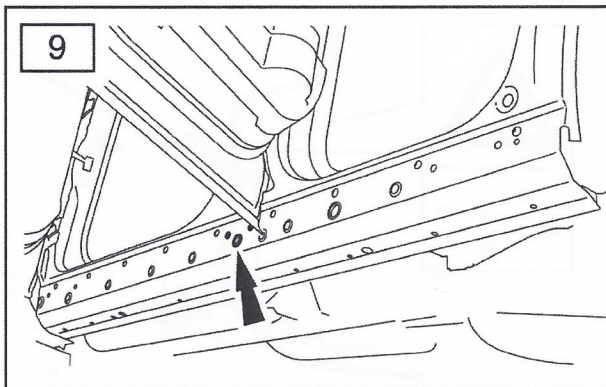

FITTING INSTRUCTIONS

> Discovery 3

Side Protection Tubes

BRITPART

The quality parts for Land Rovers

Reference - FI029A - Vr2

Fitting Instructions

Discovery 3 - Side Protection Tubes

Fitting Instructions

Discovery 3 - Side Protection Tubes

The following instructions are valid for both sides of the vehicle.

Fitting Instructions

Discovery 3 - Side Protection Tubes

Fitting Instructions

Discovery 3 - Side Protection Tubes

Fitting Instructions

Discovery 3 - Side Protection Tubes

Fitting Instructions

Discovery 3 - Side Protection Tubes

WARNING

Accessories which are not properly fitted can be dangerous.

Read the instructions carefully prior to fitting.