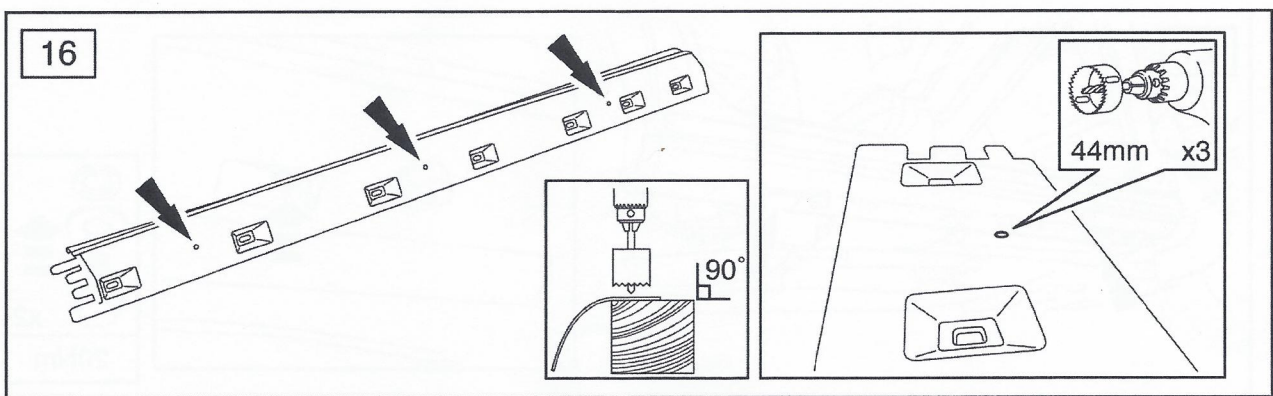

FITTING INSTRUCTIONS

> Discovery 3

Side Protection Tubes

BRITPART

The quality parts for Land Rovers

Reference - FI029A - Vr2

Fitting Instructions

Discovery 3 - Side Protection Tubes

Fitting Instructions

Discovery 3 - Side Protection Tubes

The following instructions are valid for both sides of the vehicle.

Fitting Instructions

Discovery 3 - Side Protection Tubes

Fitting Instructions

Discovery 3 - Side Protection Tubes

Fitting Instructions

Discovery 3 - Side Protection Tubes

Fitting Instructions

Discovery 3 - Side Protection Tubes

WARNING

Accessories which are not properly fitted can be dangerous.

Read the instructions carefully prior to fitting.