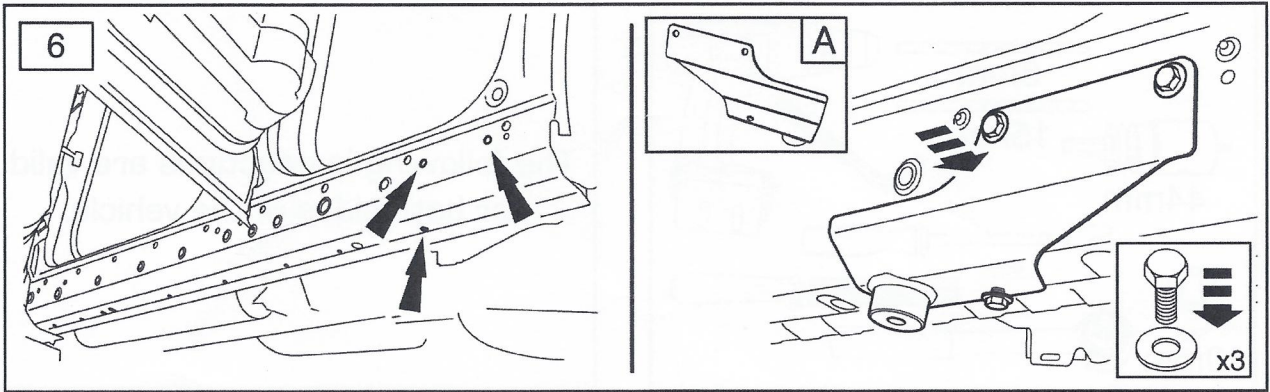

FITTING INSTRUCTIONS

> Discovery 3

Side Protection Tubes

BRITPART

The quality parts for Land Rovers

Reference - FI029A - Vr2

Fitting Instructions

Discovery 3 - Side Protection Tubes

Fitting Instructions

Discovery 3 - Side Protection Tubes

The following instructions are valid for both sides of the vehicle.

Fitting Instructions

Discovery 3 - Side Protection Tubes

Fitting Instructions

Discovery 3 - Side Protection Tubes

Fitting Instructions

Discovery 3 - Side Protection Tubes

Fitting Instructions

Discovery 3 - Side Protection Tubes

WARNING

Accessories which are not properly fitted can be dangerous.

Read the instructions carefully prior to fitting.