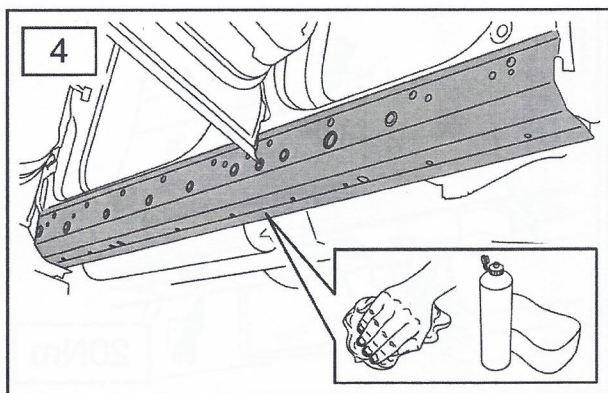

FITTING INSTRUCTIONS

> Discovery 3

Side Protection Tubes

BRITPART

The quality parts for Land Rovers

Reference - FI029A - Vr2

Fitting Instructions

Discovery 3 - Side Protection Tubes

Fitting Instructions

Discovery 3 - Side Protection Tubes

The following instructions are valid for both sides of the vehicle.

Fitting Instructions

Discovery 3 - Side Protection Tubes

Fitting Instructions

Discovery 3 - Side Protection Tubes

Fitting Instructions

Discovery 3 - Side Protection Tubes

Fitting Instructions

Discovery 3 - Side Protection Tubes

WARNING

Accessories which are not properly fitted can be dangerous.

Read the instructions carefully prior to fitting.