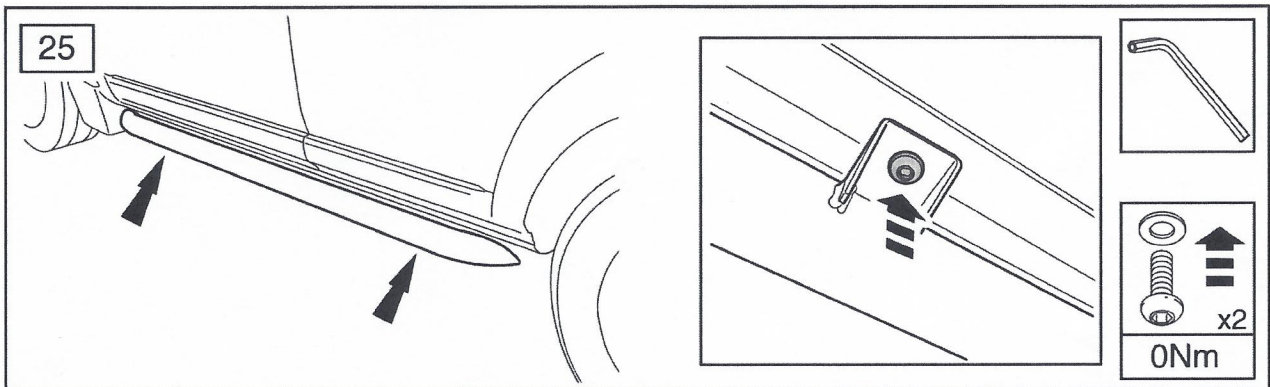

FITTING INSTRUCTIONS

> Discovery 3

Side Protection Tubes

BRITPART

The quality parts for Land Rovers

Reference - FI029A - Vr2

Fitting Instructions

Discovery 3 - Side Protection Tubes

Fitting Instructions

Discovery 3 - Side Protection Tubes

The following instructions are valid for both sides of the vehicle.

Fitting Instructions

Discovery 3 - Side Protection Tubes

Fitting Instructions

Discovery 3 - Side Protection Tubes

Fitting Instructions

Discovery 3 - Side Protection Tubes

Fitting Instructions

Discovery 3 - Side Protection Tubes

WARNING

Accessories which are not properly fitted can be dangerous.

Read the instructions carefully prior to fitting.