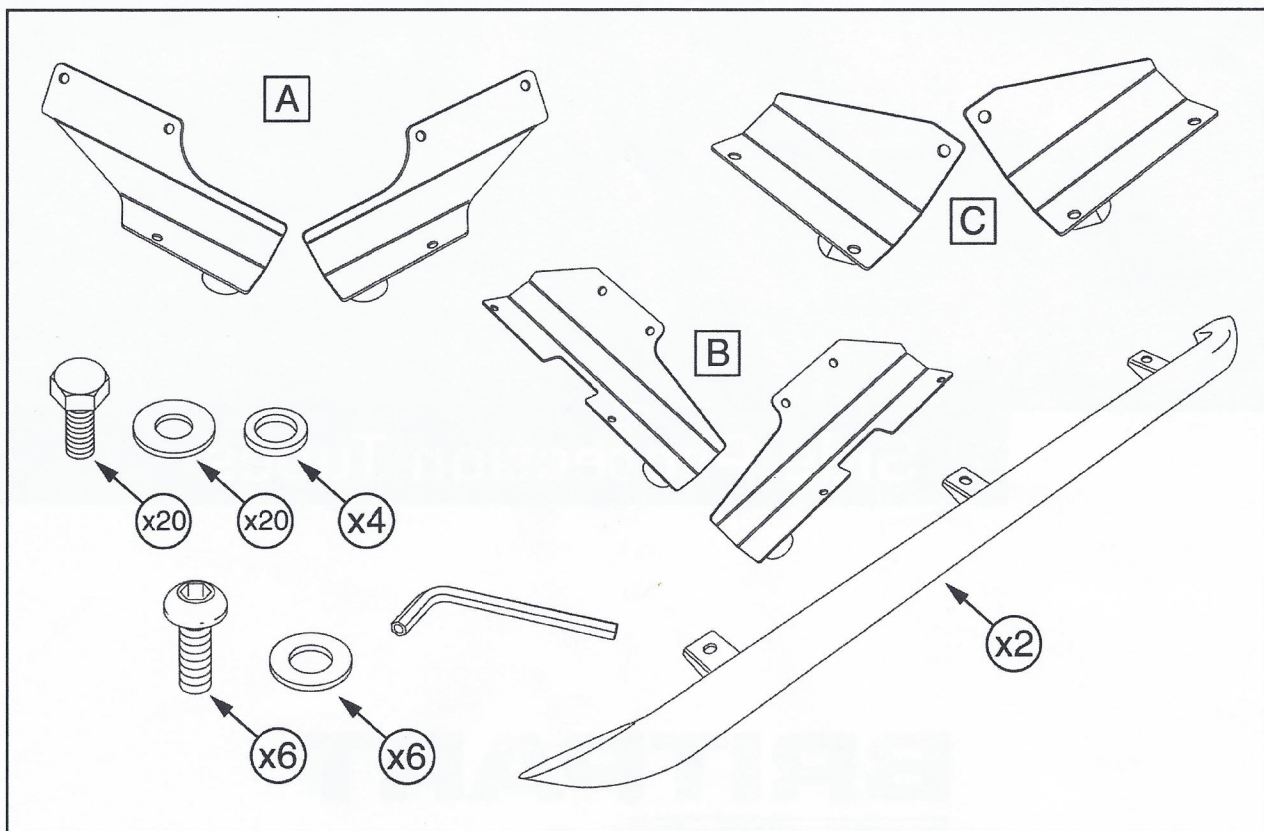

FITTING INSTRUCTIONS

> Discovery 3

Side Protection Tubes

BRITPART

The quality parts for Land Rovers

Reference - FI029A - Vr2

Fitting Instructions

Discovery 3 - Side Protection Tubes

Fitting Instructions

Discovery 3 - Side Protection Tubes

The following instructions are valid for both sides of the vehicle.

Fitting Instructions

Discovery 3 - Side Protection Tubes

Fitting Instructions

Discovery 3 - Side Protection Tubes

Fitting Instructions

Discovery 3 - Side Protection Tubes

Fitting Instructions

Discovery 3 - Side Protection Tubes

WARNING

Accessories which are not properly fitted can be dangerous.

Read the instructions carefully prior to fitting.