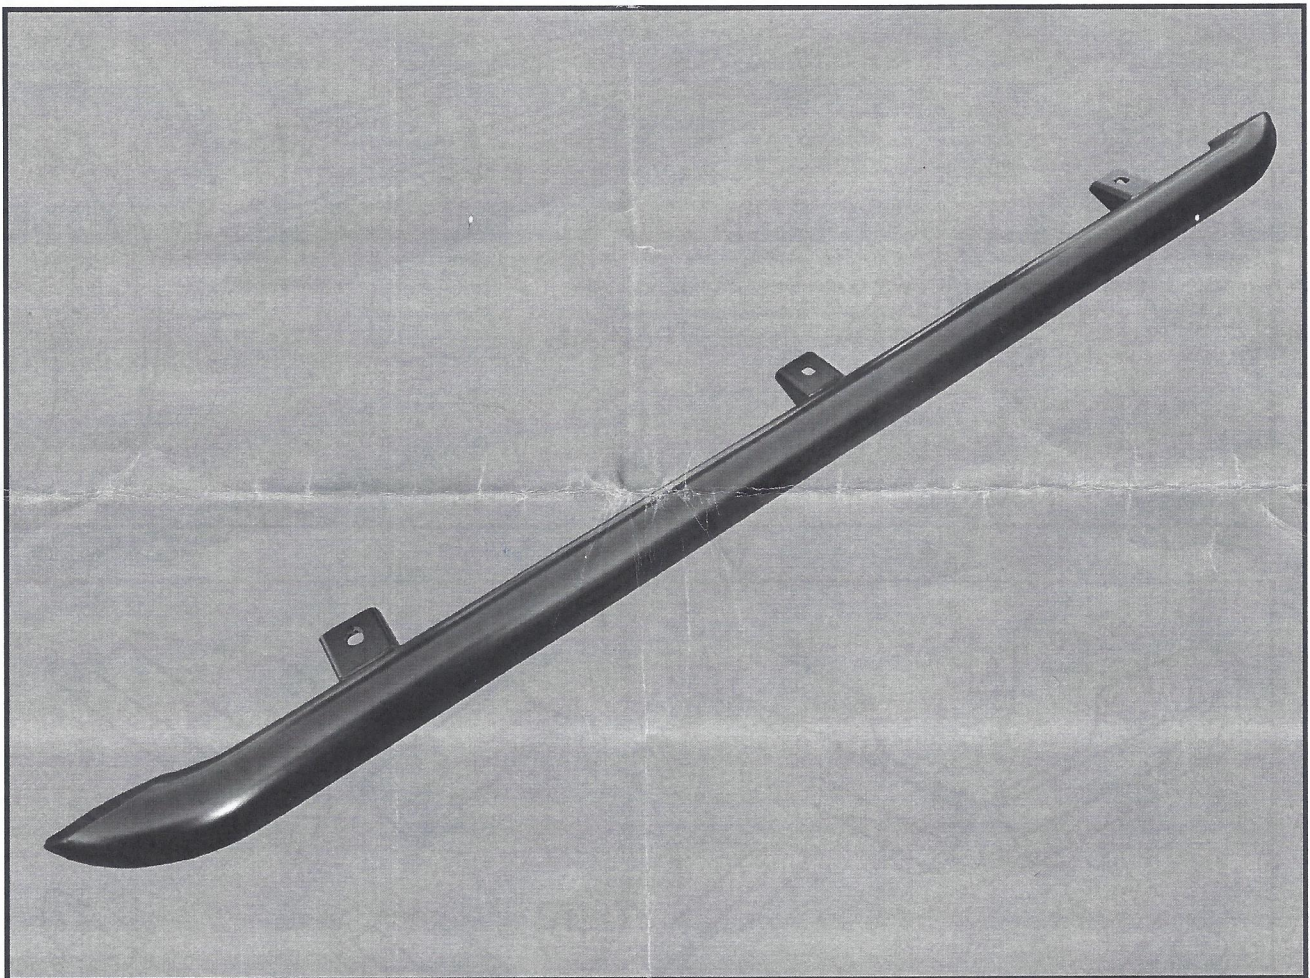

FITTING INSTRUCTIONS

> Discovery 3

Side Protection Tubes

BRITPART

The quality parts for Land Rovers

Reference - FI029A - Vr2

Fitting Instructions

Discovery 3 - Side Protection Tubes

Fitting Instructions

Discovery 3 - Side Protection Tubes

The following instructions are valid for both sides of the vehicle.

Fitting Instructions

Discovery 3 - Side Protection Tubes

Fitting Instructions

Discovery 3 - Side Protection Tubes

Fitting Instructions

Discovery 3 - Side Protection Tubes

Fitting Instructions

Discovery 3 - Side Protection Tubes

WARNING

Accessories which are not properly fitted can be dangerous.

Read the instructions carefully prior to fitting.