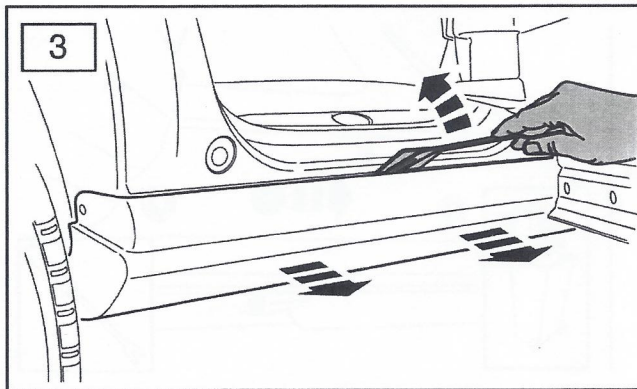

FITTING INSTRUCTIONS

> Discovery 3

Side Protection Tubes

BRITPART

The quality parts for Land Rovers

Reference - FI029A - Vr2

Fitting Instructions

Discovery 3 - Side Protection Tubes

Fitting Instructions

Discovery 3 - Side Protection Tubes

The following instructions are valid for both sides of the vehicle.

Fitting Instructions

Discovery 3 - Side Protection Tubes

Fitting Instructions

Discovery 3 - Side Protection Tubes

Fitting Instructions

Discovery 3 - Side Protection Tubes

Fitting Instructions

Discovery 3 - Side Protection Tubes

WARNING

Accessories which are not properly fitted can be dangerous.

Read the instructions carefully prior to fitting.