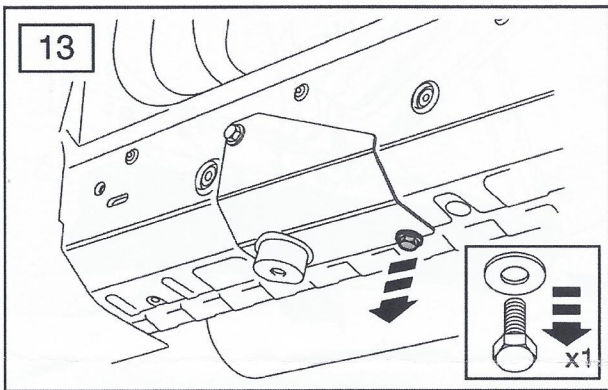

FITTING INSTRUCTIONS

> Discovery 3

Side Protection Tubes

BRITPART

The quality parts for Land Rovers

Reference - FI029A - Vr2

Fitting Instructions

Discovery 3 - Side Protection Tubes

Fitting Instructions

Discovery 3 - Side Protection Tubes

The following instructions are valid for both sides of the vehicle.

Fitting Instructions

Discovery 3 - Side Protection Tubes

Fitting Instructions

Discovery 3 - Side Protection Tubes

Fitting Instructions

Discovery 3 - Side Protection Tubes

Fitting Instructions

Discovery 3 - Side Protection Tubes

WARNING

Accessories which are not properly fitted can be dangerous.

Read the instructions carefully prior to fitting.