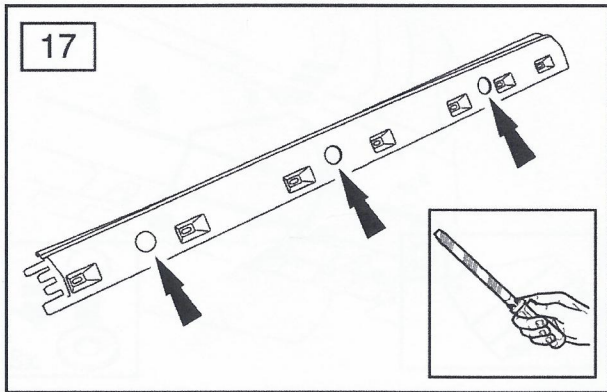

FITTING INSTRUCTIONS

> Discovery 3

Side Protection Tubes

BRITPART

The quality parts for Land Rovers

Reference - FI029A - Vr2

Fitting Instructions

Discovery 3 - Side Protection Tubes

Fitting Instructions

Discovery 3 - Side Protection Tubes

The following instructions are valid for both sides of the vehicle.

Fitting Instructions

Discovery 3 - Side Protection Tubes

Fitting Instructions

Discovery 3 - Side Protection Tubes

Fitting Instructions

Discovery 3 - Side Protection Tubes

Fitting Instructions

Discovery 3 - Side Protection Tubes

WARNING

Accessories which are not properly fitted can be dangerous.

Read the instructions carefully prior to fitting.