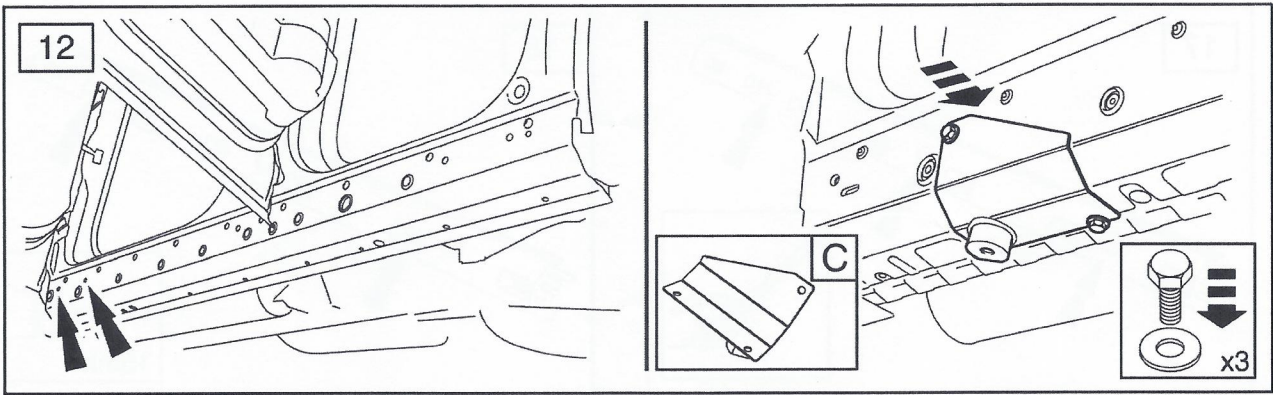

FITTING INSTRUCTIONS

> Discovery 3

Side Protection Tubes

BRITPART

The quality parts for Land Rovers

Reference - FI029A - Vr2

Fitting Instructions

Discovery 3 - Side Protection Tubes

Fitting Instructions

Discovery 3 - Side Protection Tubes

The following instructions are valid for both sides of the vehicle.

Fitting Instructions

Discovery 3 - Side Protection Tubes

Fitting Instructions

Discovery 3 - Side Protection Tubes

Fitting Instructions

Discovery 3 - Side Protection Tubes

Fitting Instructions

Discovery 3 - Side Protection Tubes

WARNING

Accessories which are not properly fitted can be dangerous.

Read the instructions carefully prior to fitting.