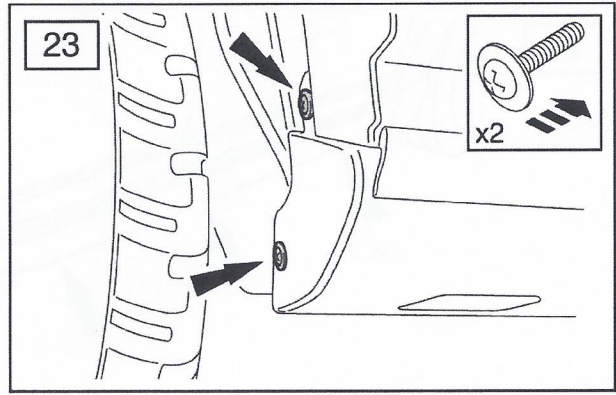

FITTING INSTRUCTIONS

> Discovery 3

Side Protection Tubes

BRITPART

The quality parts for Land Rovers

Reference - FI029A - Vr2

Fitting Instructions

Discovery 3 - Side Protection Tubes

Fitting Instructions

Discovery 3 - Side Protection Tubes

The following instructions are valid for both sides of the vehicle.

Fitting Instructions

Discovery 3 - Side Protection Tubes

Fitting Instructions

Discovery 3 - Side Protection Tubes

Fitting Instructions

Discovery 3 - Side Protection Tubes

Fitting Instructions

Discovery 3 - Side Protection Tubes

WARNING

Accessories which are not properly fitted can be dangerous.

Read the instructions carefully prior to fitting.