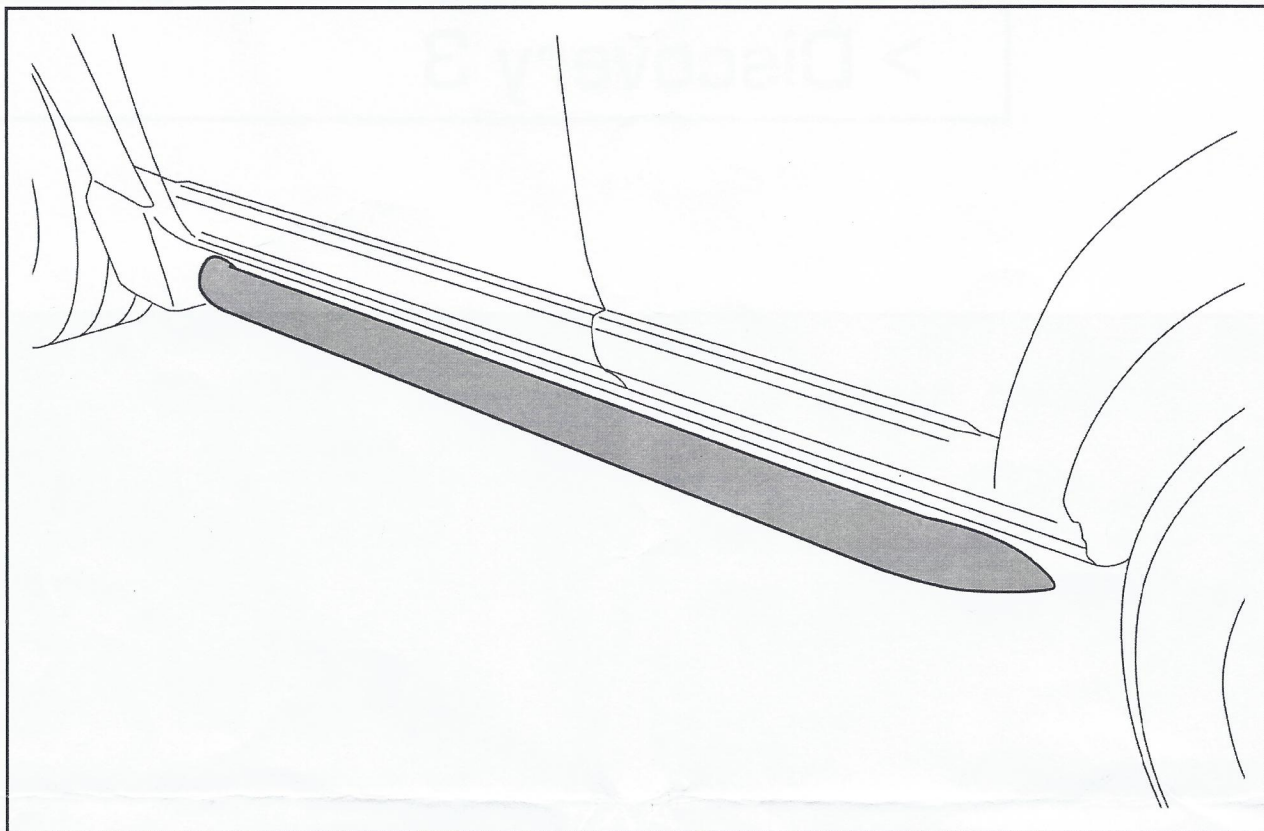

FITTING INSTRUCTIONS

> Discovery 3

Side Protection Tubes

BRITPART

The quality parts for Land Rovers

Reference - FI029A - Vr2

Fitting Instructions

Discovery 3 - Side Protection Tubes

Fitting Instructions

Discovery 3 - Side Protection Tubes

The following instructions are valid for both sides of the vehicle.

Fitting Instructions

Discovery 3 - Side Protection Tubes

Fitting Instructions

Discovery 3 - Side Protection Tubes

Fitting Instructions

Discovery 3 - Side Protection Tubes

Fitting Instructions

Discovery 3 - Side Protection Tubes

WARNING

Accessories which are not properly fitted can be dangerous.

Read the instructions carefully prior to fitting.