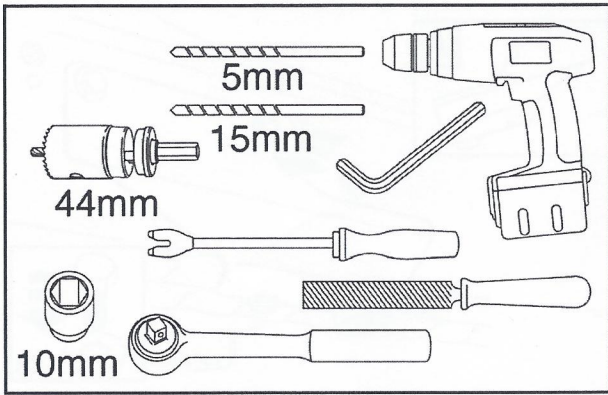

FITTING INSTRUCTIONS

> Discovery 3

Side Protection Tubes

BRITPART

The quality parts for Land Rovers

Reference - FI029A - Vr2

Fitting Instructions

Discovery 3 - Side Protection Tubes

Fitting Instructions

Discovery 3 - Side Protection Tubes

The following instructions are valid for both sides of the vehicle.

Fitting Instructions

Discovery 3 - Side Protection Tubes

Fitting Instructions

Discovery 3 - Side Protection Tubes

Fitting Instructions

Discovery 3 - Side Protection Tubes

Fitting Instructions

Discovery 3 - Side Protection Tubes

WARNING

Accessories which are not properly fitted can be dangerous.

Read the instructions carefully prior to fitting.