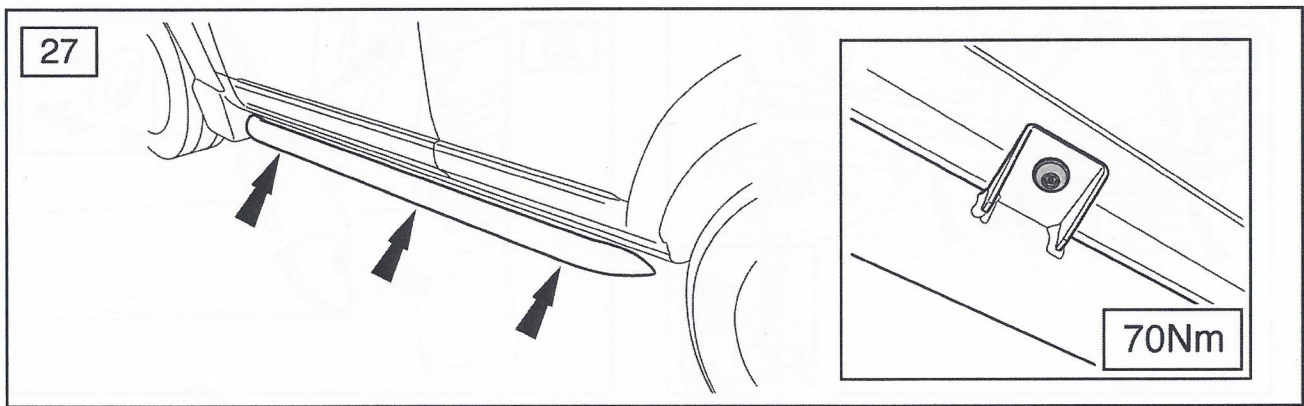

FITTING INSTRUCTIONS

> Discovery 3

Side Protection Tubes

BRITPART

The quality parts for Land Rovers

Reference - FI029A - Vr2

Fitting Instructions

Discovery 3 - Side Protection Tubes

Fitting Instructions

Discovery 3 - Side Protection Tubes

The following instructions are valid for both sides of the vehicle.

Fitting Instructions

Discovery 3 - Side Protection Tubes

Fitting Instructions

Discovery 3 - Side Protection Tubes

Fitting Instructions

Discovery 3 - Side Protection Tubes

Fitting Instructions

Discovery 3 - Side Protection Tubes

WARNING

Accessories which are not properly fitted can be dangerous.

Read the instructions carefully prior to fitting.