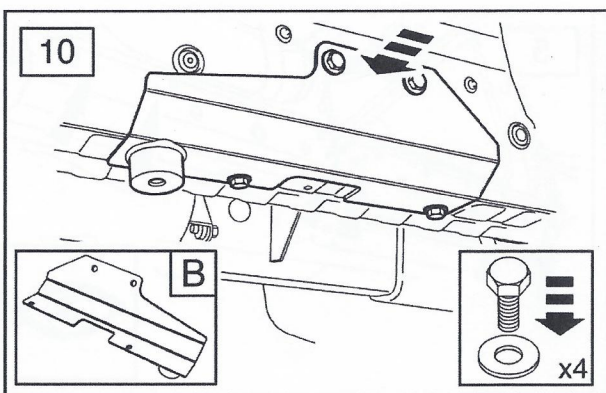

FITTING INSTRUCTIONS

> Discovery 3

Side Protection Tubes

BRITPART

The quality parts for Land Rovers

Reference - FI029A - Vr2

Fitting Instructions

Discovery 3 - Side Protection Tubes

Fitting Instructions

Discovery 3 - Side Protection Tubes

The following instructions are valid for both sides of the vehicle.

Fitting Instructions

Discovery 3 - Side Protection Tubes

Fitting Instructions

Discovery 3 - Side Protection Tubes

Fitting Instructions

Discovery 3 - Side Protection Tubes

Fitting Instructions

Discovery 3 - Side Protection Tubes

WARNING

Accessories which are not properly fitted can be dangerous.

Read the instructions carefully prior to fitting.